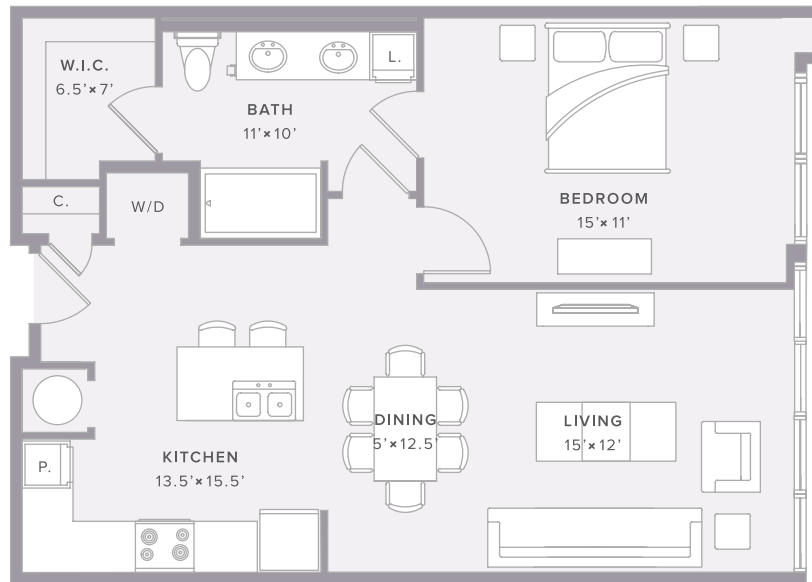

TYNDALL
AT ROBERTSON HILL

THE A² ALT² RESIDENCE

2|3|4|5
LEVEL

x 815
INTERIOR
SQ FT

x 1
BEDROOM

x 1
BATH

TYNDALLAUSTIN.COM

800 EMBASSY DRIVE | AUSTIN, TX 78702

512.410.7970

THE TYNDALL at Robertson Hill reserves the right to make modifications and changes to the information contained herein. Price and availability subject to change. Renderings, photos and sketches are representational and may not be totally accurate. Dimensions, sizes, specifications, layouts, views and materials are approximate and subject to change without notice.