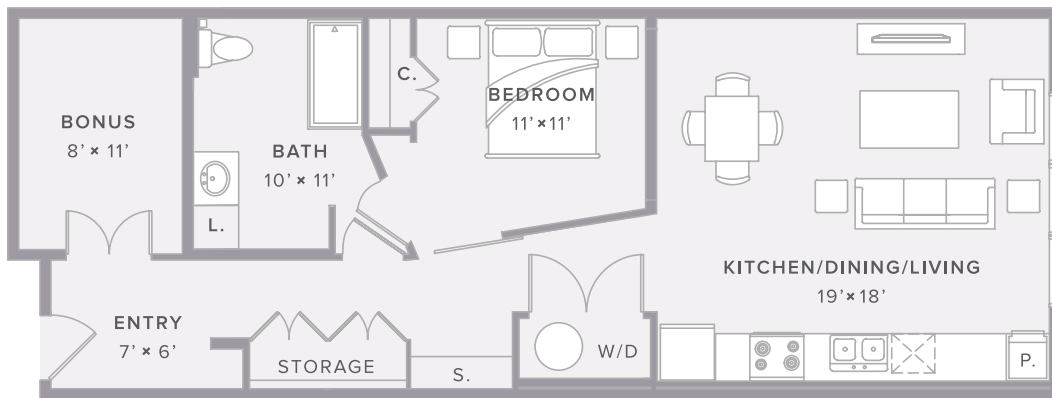

VIEW OUR  
CUSTOM DESIGNED  
1 BEDROOM + BONUS  
ANSI

TYNDALL  
AT ROBERTSON HILL

TYNDALL  
AT ROBERTSON HILL

## THE A<sup>3</sup> ANSI RESIDENCE

1  
LEVEL

x 856  
INTERIOR  
SQ FT

x 1  
BEDROOM  
+ BONUS

x 1  
BATH

TYNDALLAUSTIN.COM

800 EMBASSY DRIVE | AUSTIN, TX 78702

512.410.7970