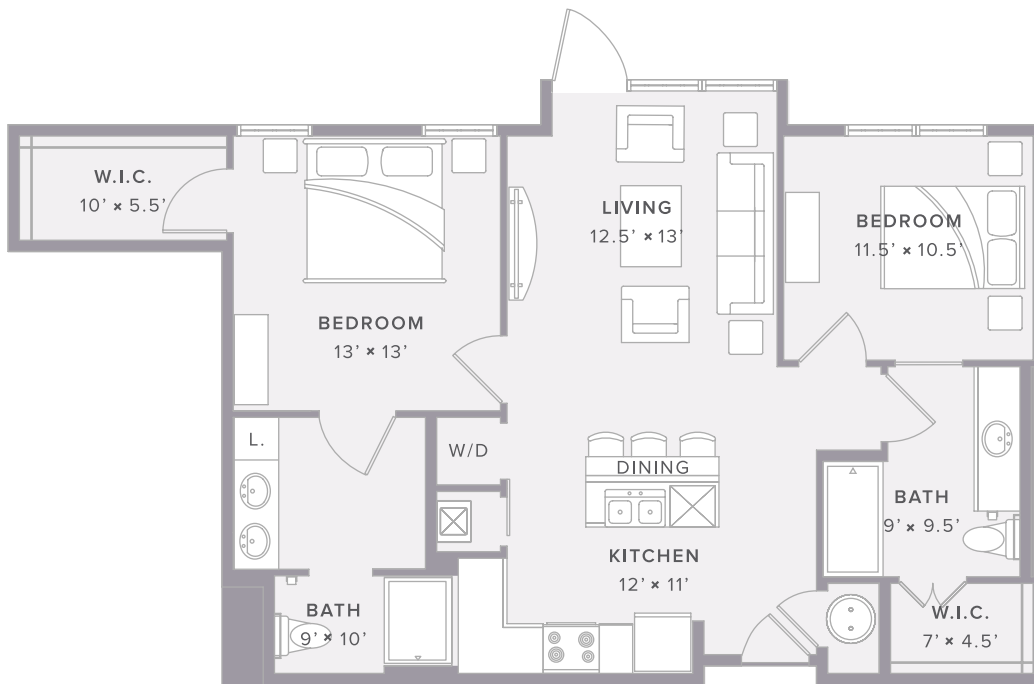

VIEW OUR
CUSTOM DESIGNED
2 BEDROOM ANSI

TYNDALL
AT ROBERTSON HILL

TYNDALL

AT ROBERTSON HILL

THE B! ANSI RESIDENCE

1
LEVEL

x 966
INTERIOR
SQ FT

x 2
BEDROOM

x 2
BATH

TYNDALLAUSTIN.COM

800 EMBASSY DRIVE | AUSTIN, TX 78702

512.410.7970

THE TYNDALL at Robertson Hill reserves the right to make modifications and changes to the information contained herein. Price and availability subject to change. Renderings, photos and sketches are representational and may not be totally accurate. Dimensions, sizes, specifications, layouts, views and materials are approximate and subject to change without notice.