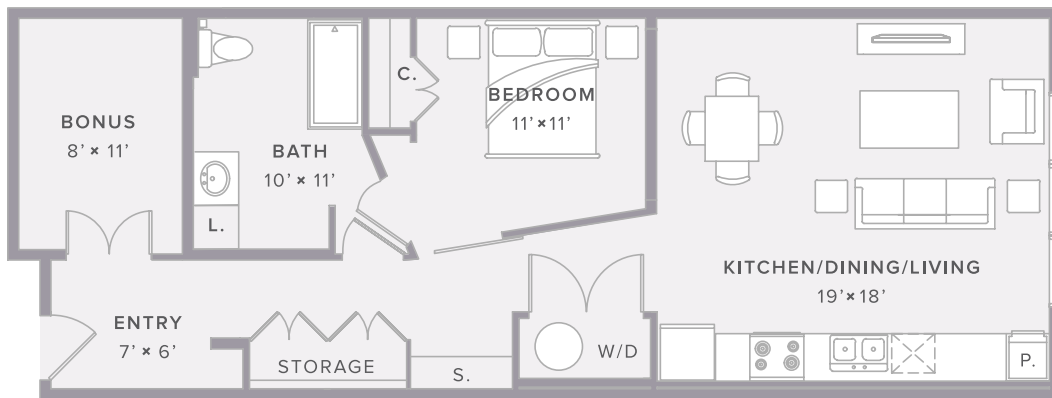

VIEW OUR  
CUSTOM DESIGNED  
1 BEDROOM + BONUS  
ANSI

TYNDALL  
AT ROBERTSON HILL

TYNDALL  
AT ROBERTSON HILL

# THE A<sup>3</sup> ANSI RESIDENCE **2 REMAINING**

1  
LEVEL

x 856  
INTERIOR  
SQ FT

x 1  
BEDROOM  
+ BONUS

x 1  
BATH

PRICING AND AVAILABILITY AS OF 1.28.2019

TYNDALLAUSTIN.COM

800 EMBASSY DRIVE | AUSTIN, TX 78702