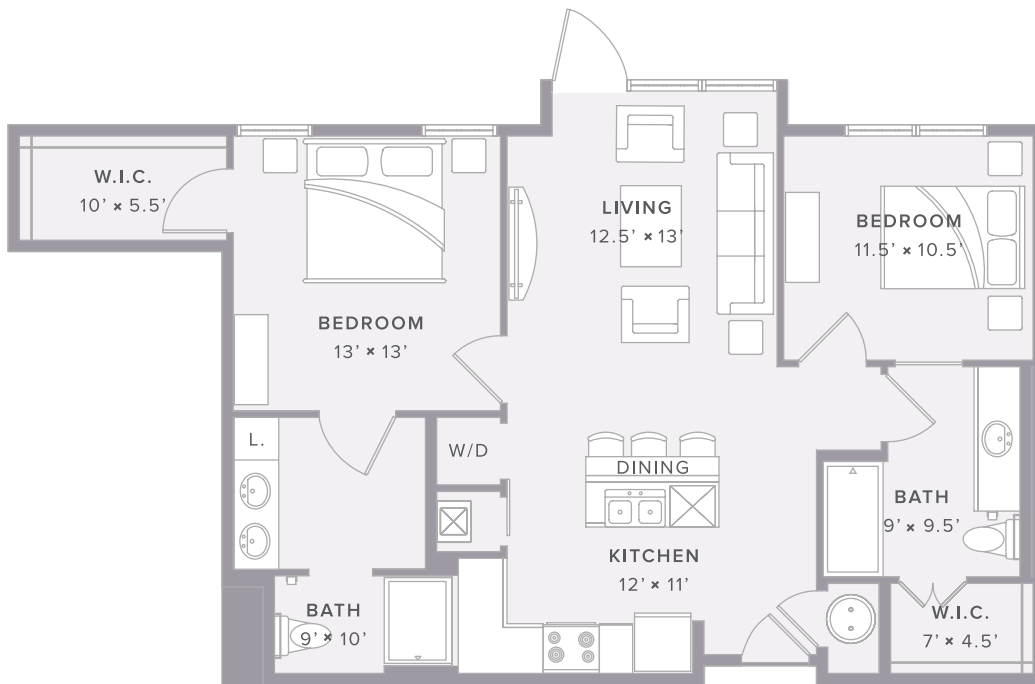

VIEW OUR  
CUSTOM DESIGNED  
2 BEDROOM ANSI

TYNDALL  
AT ROBERTSON HILL

TYNDALL  
AT ROBERTSON HILL

# THE B! ANSI RESIDENCE | REMAINING

1  
LEVEL

x 966  
INTERIOR  
SQ FT

x 2  
BEDROOM

x 2  
BATH

PRICING AND AVAILABILITY AS OF 1.28.2019

TYNDALLAUSTIN.COM

800 EMBASSY DRIVE | AUSTIN, TX 78702