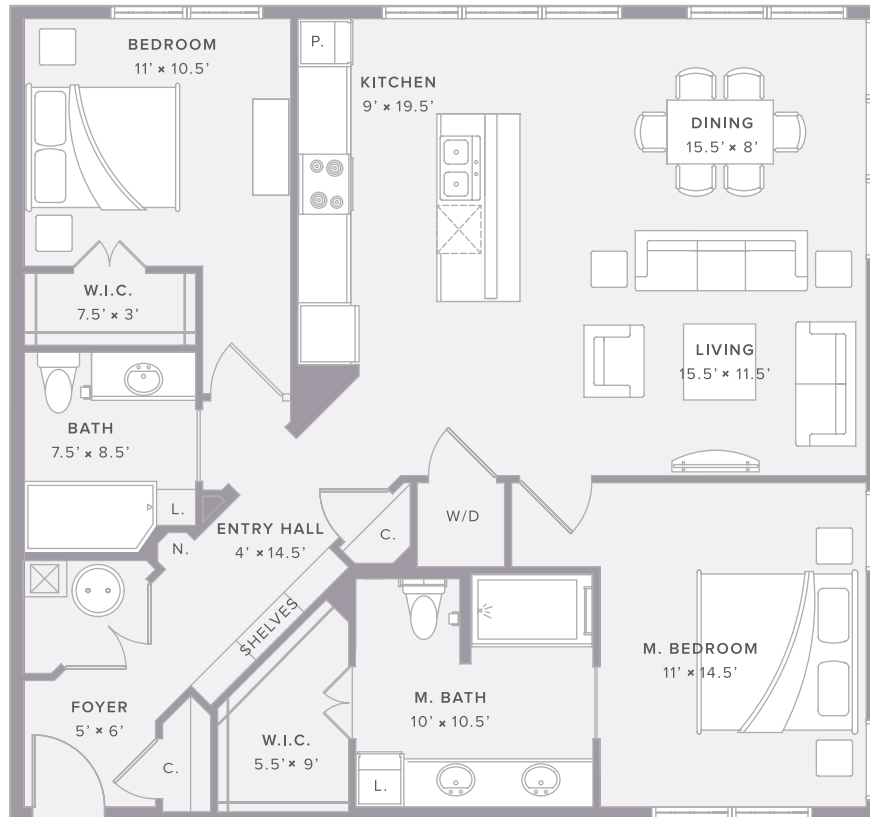

SECOND DOOR WITH PATIO ACCESS IS ONLY INCLUDED IN SELECT FIRST FLOOR UNITS. PLEASE REFER TO CONSTRUCTION PLANS FOR EXACT DOOR AND WINDOW SCHEDULE. SOME UNITS MAY CONTAIN A STANDING SHOWER IN SELECT MASTER BATHS. CONSULT SALES FOR STANDING SHOWER UNITS.

TYNDALL

AT ROBERTSON HILL

THE B³ RESIDENCE

2|3|4|5
LEVEL

* 1212
INTERIOR
SQ FT

* 2
BEDROOM

* 2
BATH

PRICING AND AVAILABILITY AS OF 1.28.2019