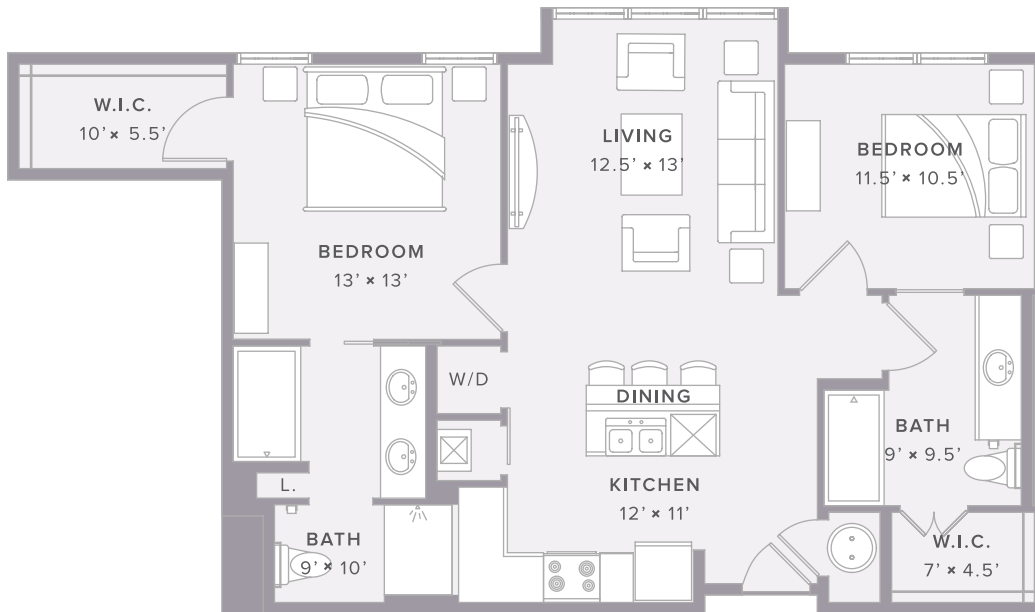

VIEW ALL 3
OF OUR CUSTOM
DESIGNED
2 BEDROOMS

TYNDALL
AT ROBERTSON HILL

TYNDALL
AT ROBERTSON HILL

THE B1 RESIDENCE

2|3|4|5
LEVEL

x 966
INTERIOR
SQ FT

x 2
BEDROOM

x 2
BATH

TYNDALL

AT ROBERTSON HILL

THE B² RESIDENCE

1|2|3|4|5
LEVEL

x 1110
INTERIOR
SQ FT

x 2
BEDROOM

x 2
BATH

PRICING AND AVAILABILITY AS OF 1.28.2019

SECOND DOOR WITH PATIO ACCESS IS ONLY INCLUDED IN SELECT FIRST FLOOR UNITS. PLEASE REFER TO CONSTRUCTION PLANS FOR EXACT DOOR AND WINDOW SCHEDULE. SOME UNITS MAY CONTAIN A STANDING SHOWER IN SELECT MASTER BATHS. CONSULT SALES FOR STANDING SHOWER UNITS.