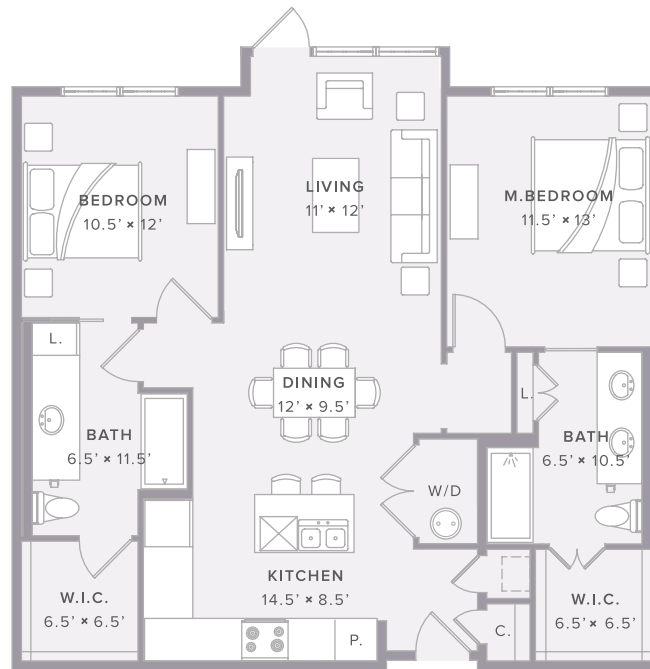

VIEW ALL 3
OF OUR CUSTOM
DESIGNED
2 BEDROOMS

TYNDALL
AT ROBERTSON HILL

TYNDALL
AT ROBERTSON HILL

THE B1 RESIDENCE

2|3|4|5
LEVEL

x 966
INTERIOR
SQ FT

x 2
BEDROOM

x 2
BATH

TYNDALL

AT ROBERTSON HILL

THE B² RESIDENCE

1|2|3|4|5
LEVEL

x 1110
INTERIOR
SQ FT

x 2
BEDROOM

x 2
BATH

PRICING AND AVAILABILITY AS OF 1.28.2019

SECOND DOOR WITH PATIO ACCESS IS ONLY INCLUDED IN SELECT FIRST FLOOR UNITS. PLEASE REFER TO CONSTRUCTION PLANS FOR EXACT DOOR AND WINDOW SCHEDULE. SOME UNITS MAY CONTAIN A STANDING SHOWER IN SELECT MASTER BATHS. CONSULT SALES FOR STANDING SHOWER UNITS.