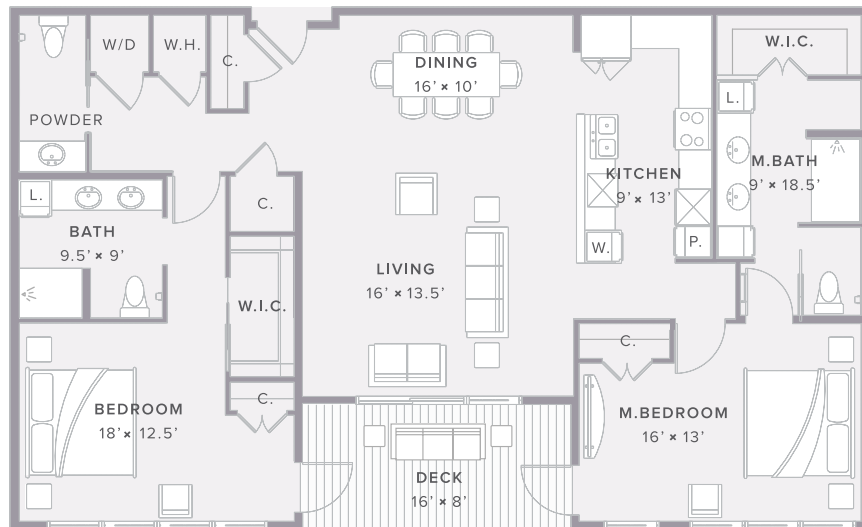

# THE P<sup>01</sup> RESIDENCE

6  
LEVEL

x 1488	x 122	x 2	x 2
INTERIOR	EXTERIOR	BEDROOM	BATH
SQ FT	SQ FT		

TYNDALLAUSTIN.COM

800 EMBASSY DRIVE | AUSTIN, TX 78702

512.410.7970

THE TYNDALL at Robertson Hill reserves the right to make modifications and changes to the information contained herein. Price and availability subject to change. Renderings, photos and sketches are representational and may not be totally accurate. Dimensions, sizes, specifications, layouts, views and materials are approximate and subject to change without notice.