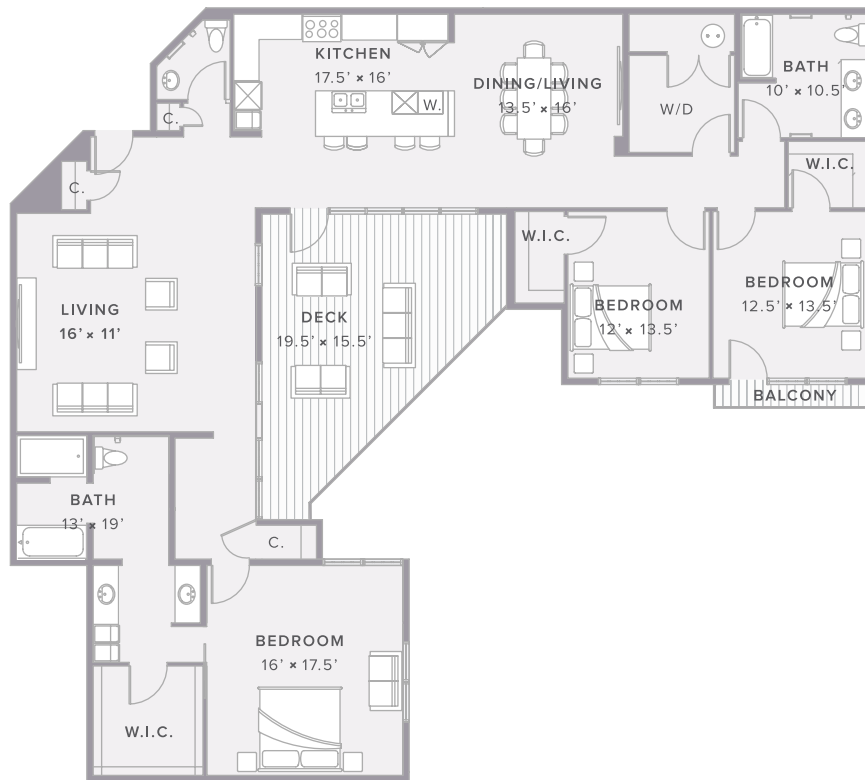

# TYNDALL

AT ROBERTSON HILL

## THE P<sup>06</sup> RESIDENCE

6  
LEVEL

x 2289	x 399	x 3	x 2
INTERIOR	EXTERIOR	BEDROOM	BATH
SQ FT	SQ FT		

TYNDALLAUSTIN.COM

800 EMBASSY DRIVE | AUSTIN, TX 78702

512.410.7970

THE TYNDALL at Robertson Hill reserves the right to make modifications and changes to the information contained herein. Price and availability subject to change. Renderings, photos and sketches are representational and may not be totally accurate. Dimensions, sizes, specifications, layouts, views and materials are approximate and subject to change without notice.